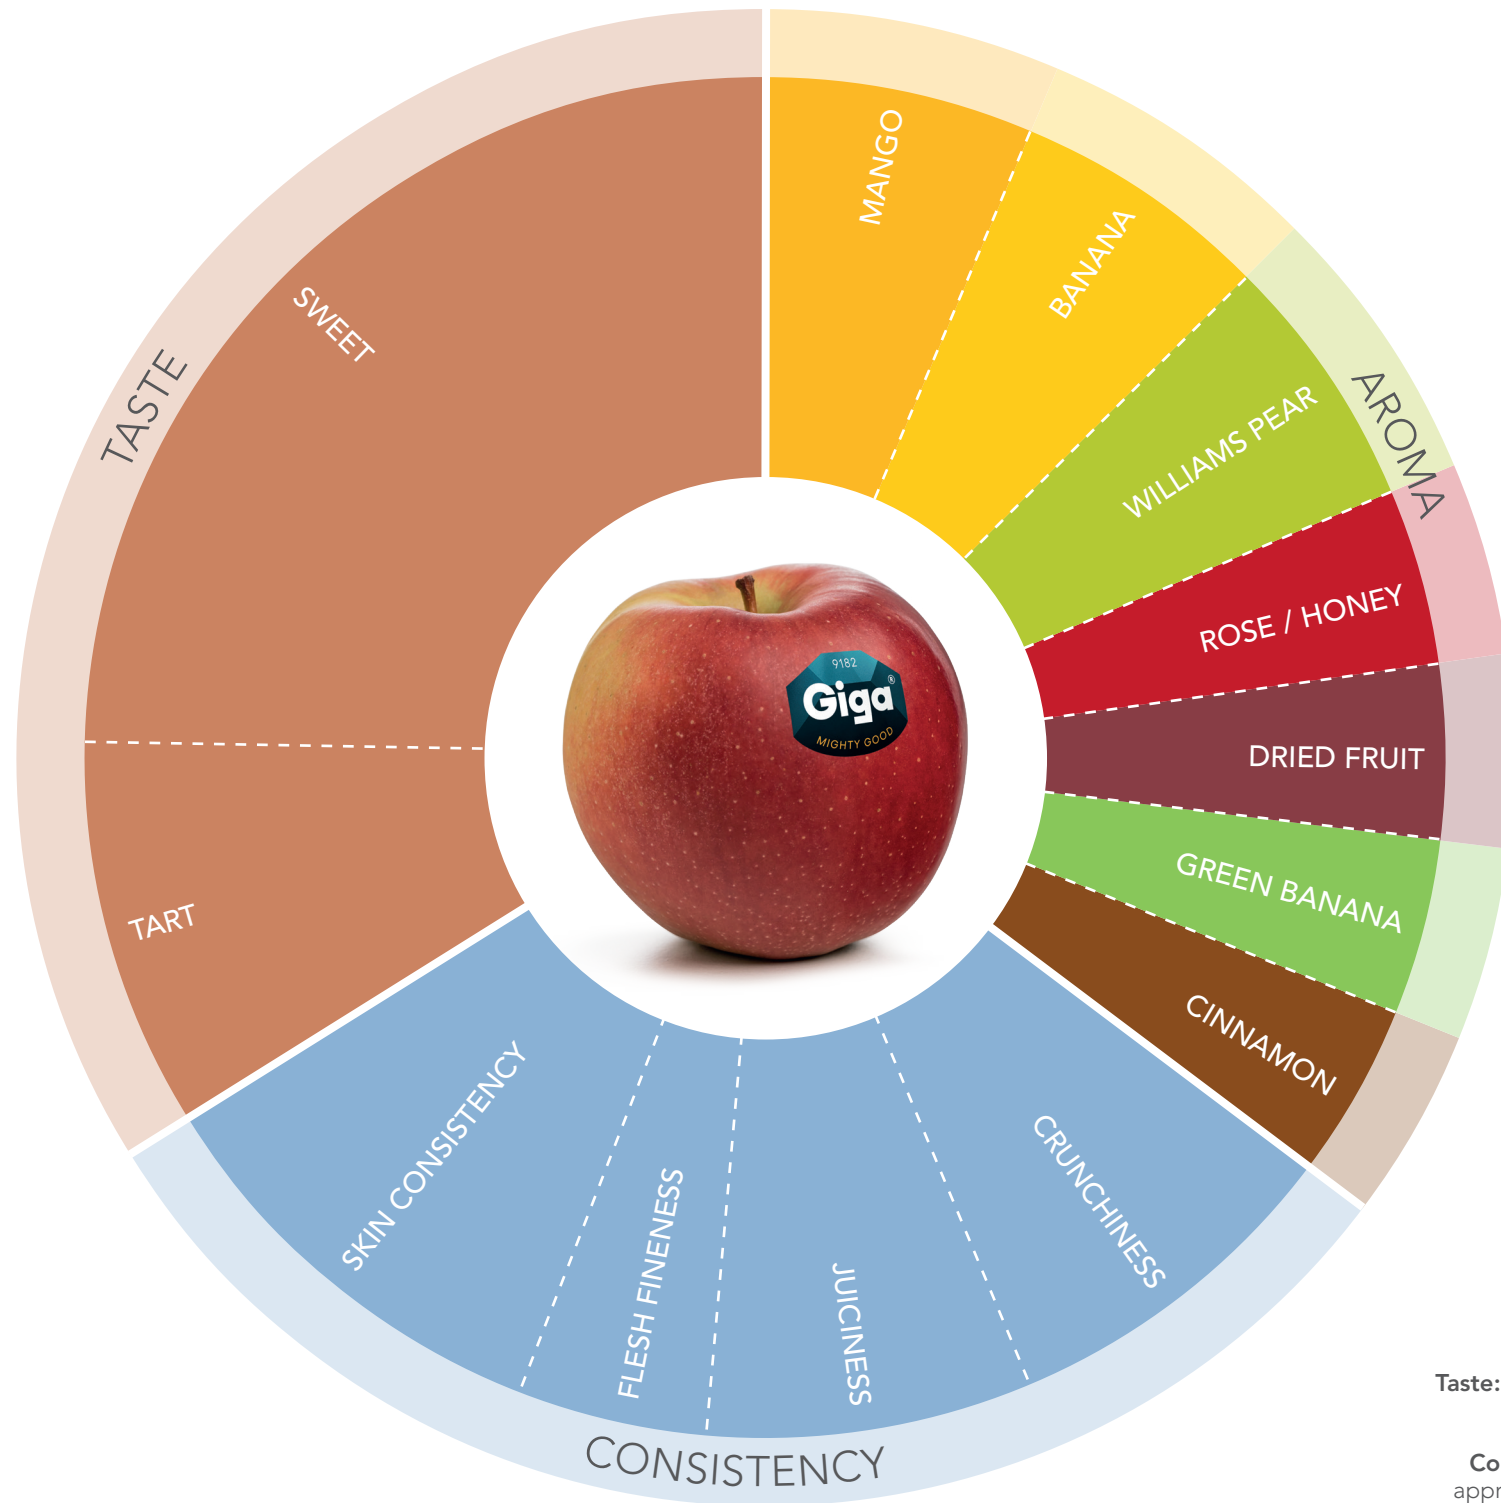

# Giga<sup>®</sup>

Firm, crunchy,  
aromatic

Perfect balance of  
aroma, taste and  
consistency

**Aroma:** all the aromatic characteristics that can be perceived by smell, such as a fruity, floral or spicy aroma.

**Taste:** all the sensations perceived by the tongue, such as sweet, tart and bitter.

**Consistency:** all the characteristics that can be appreciated by touch (tactile), hearing (acoustic) or the palate, such as crunchiness, juiciness and flesh fineness.