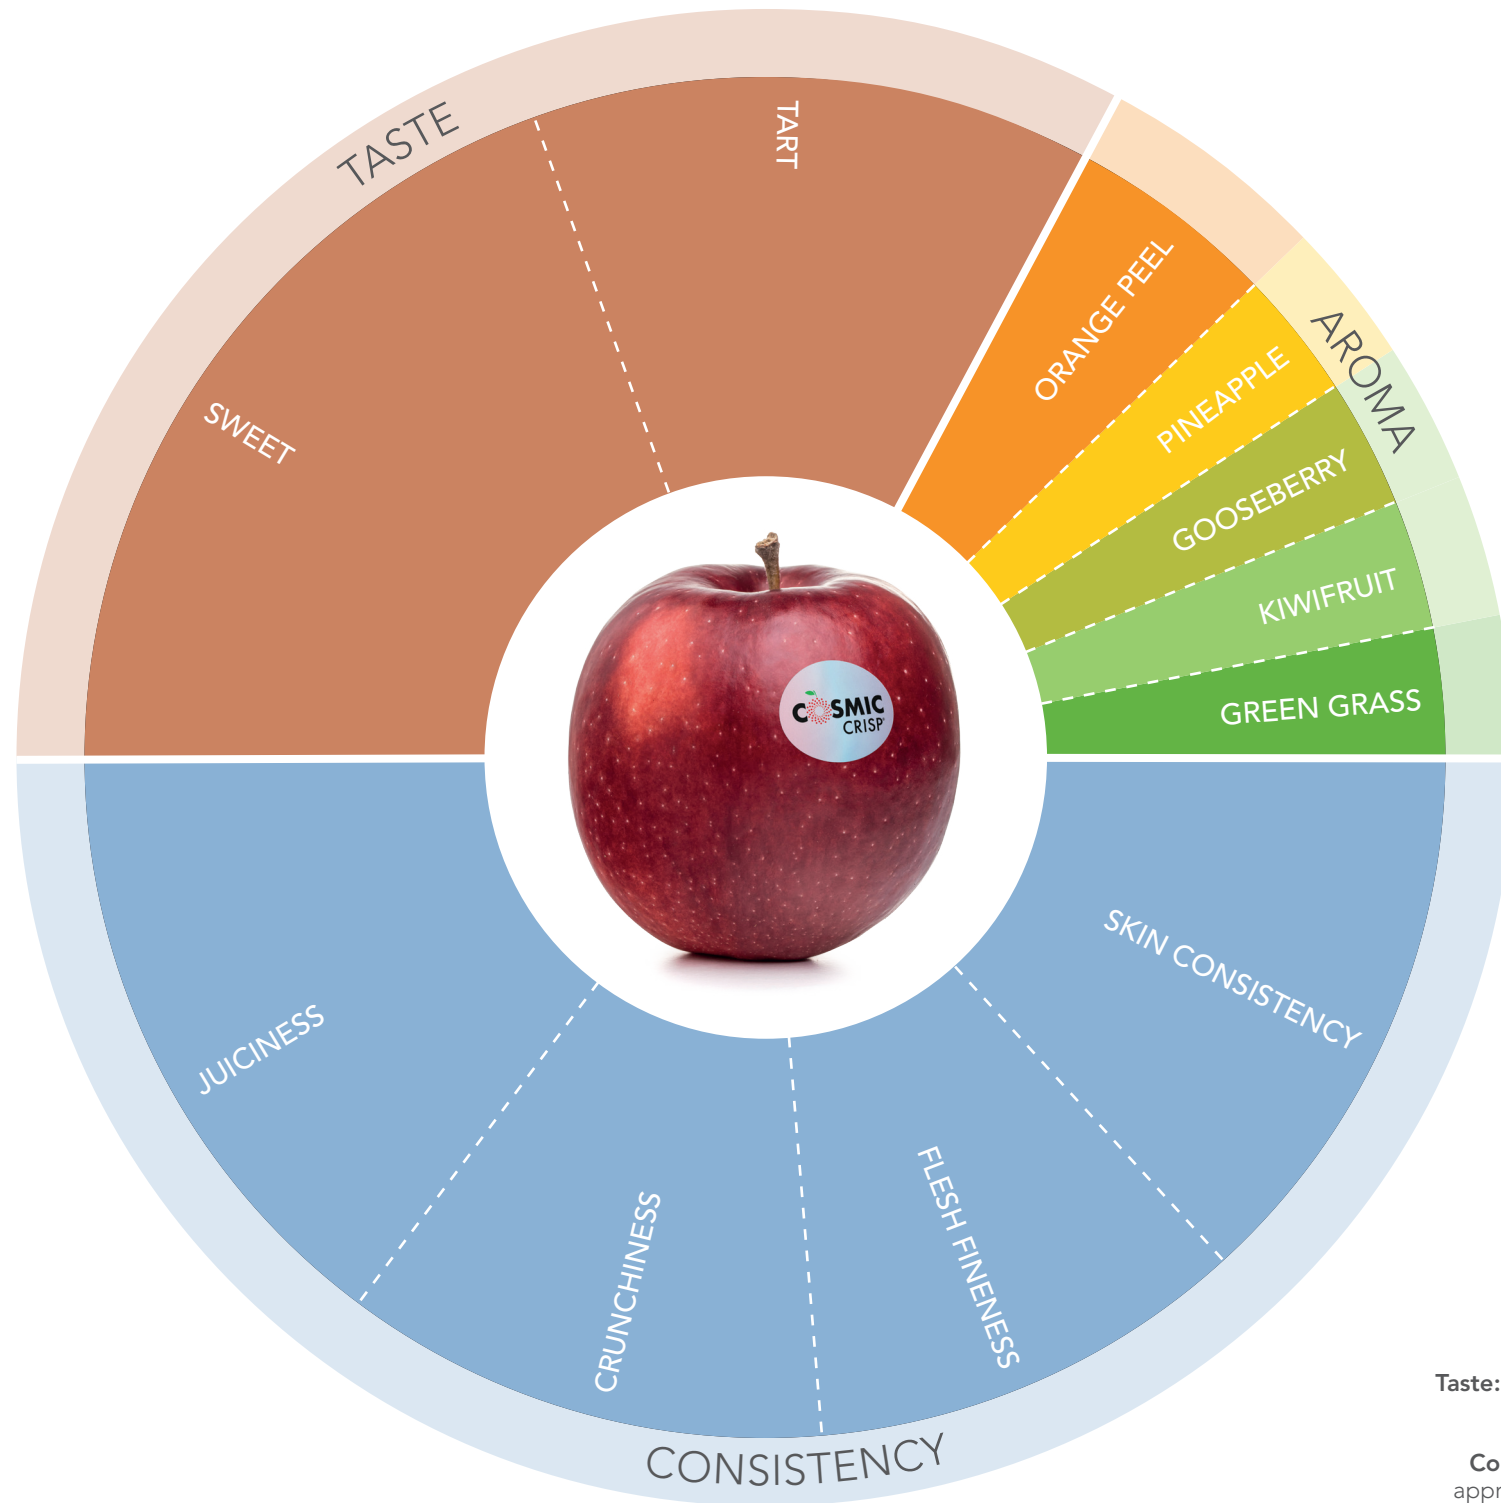

Cosmic Crisp®

Refreshing, juicy,
crunchy

A heavenly taste
experience

Aroma: all the aromatic characteristics that can be perceived by smell, such as a fruity, floral or spicy aroma.

Taste: all the sensations perceived by the tongue, such as sweet, tart and bitter.

Consistency: all the characteristics that can be appreciated by touch (tactile), hearing (acoustic) or the palate, such as crunchiness, juiciness and flesh fineness.